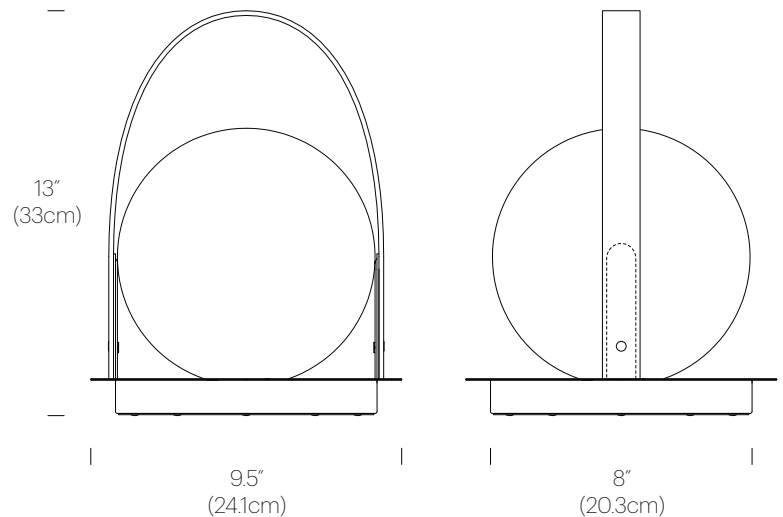

Color Temperature: 2700-1800K (warm dim)

Luminosity: 280 Lumens

Luminaire Efficacy: 87.5 Lumens/Watt

Cord Length: 6' (1.8m)

IP Rating: IP20

6 hr Charge Time

1 year warranty

CERTIFICATIONS

VEG. TAN

BLACK

DIMENSIONS

BOLA LANTERN

PACKAGING WEIGHTS AND DIMENSIONS

Bola Lantern:	4LBS	10" X 10" X 14.5"
	1.8KGS	25cm X 25cm X 37cm

NOTES

Custom requests can be considered on volume orders